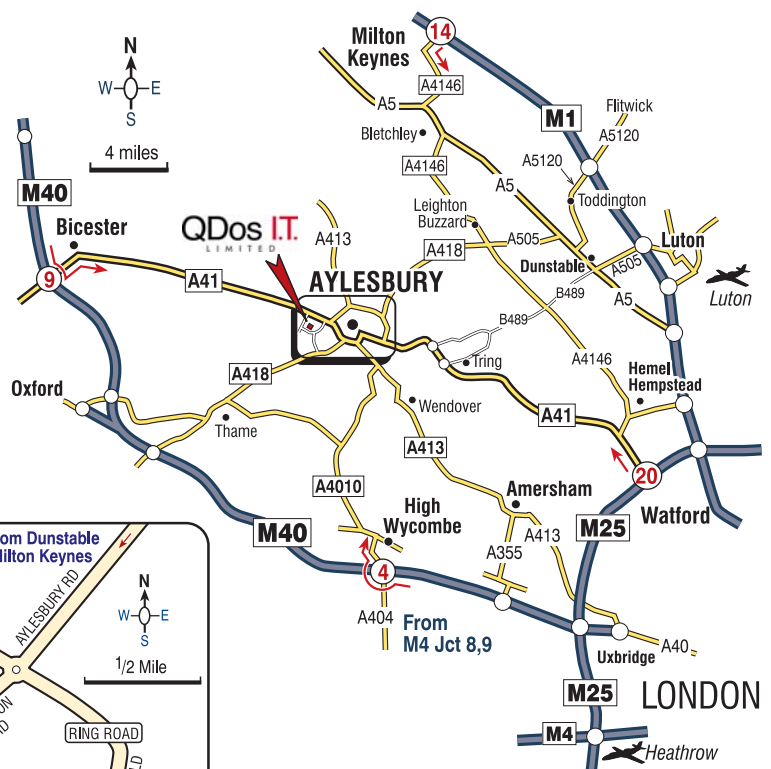

HOW TO FIND US

FROM THE M25

Exit at junction 20 and follow the A41 to Aylesbury.
Pass Holiday Inn after about 17 miles and continue straight on at double roundabout.
Continue to the next double roundabout. Proceed straight on at the first and right at the second to take you onto the ring road (Oakfield Road).
Stay on the ring road past two roundabouts. At the third (petrol station on the right) turn right onto the A41 towards Bicester.
Continue straight across three roundabouts then left at the fourth onto Rabans Lane.
At mini-roundabout turn left onto Brunel Road, then left into Smeaton Close and left again into the Business Park.

FROM THE M40 NORTHBOUND

Exit at junction 4 and follow signs for Aylesbury. On reaching Aylesbury town centre, follow the signs for the A41 towards Bicester. Pass a McDonalds, on the left at a roundabout, straight on at next roundabout then left at the next onto Rabans Lane.
At mini-roundabout turn left onto Brunel Road, then left into Smeaton Close and left again into the Business Park.

FROM MILTON KEYNES

Head south on the A5 past Bletchley then at roundabout take the A4146 to Leighton Buzzard.
Shortly after passing Leighton Buzzard take the A418 to Aylesbury and follow this until you reach a roundabout on Aylesbury Ring Road. Take the third exit at the roundabout onto the ring road. Continue straight on at the next roundabout then at the following roundabout (petrol station on the right) turn right onto the A41 towards Bicester.
Continue straight across three roundabouts then left at the fourth onto Rabans Lane.
At mini-roundabout turn left onto Brunel Road, then left into Smeaton Close and left again into the Business Park.