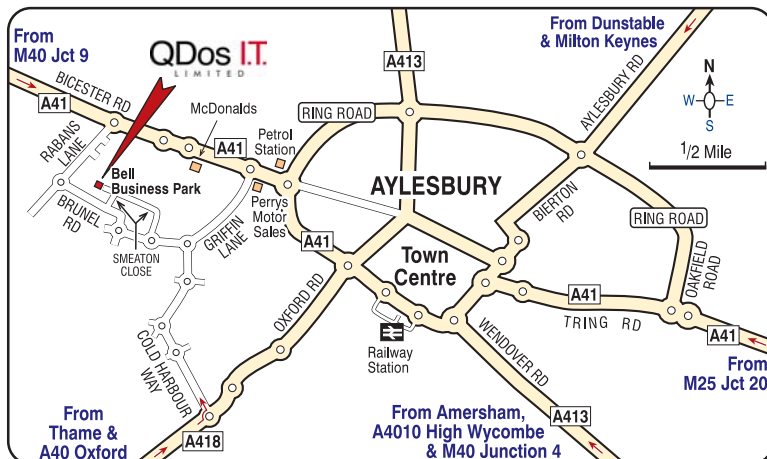

FROM THE M40 NORTHBOUND

Exit at junction 4 and follow signs for Aylesbury. On reaching Aylesbury town centre, follow the signs for the A41 towards Bicester. Pass a McDonalds, on the left at a roundabout, straight on at next roundabout then left at the next onto Rabans Lane.
At mini-roundabout turn left onto Brunel Road, then left into Smeaton Close and left again into the Business Park.

FROM THE M1

Exit M1 at Junction 14, take the A4146 and follow this past Bletchley and onto Leighton Buzzard.
Shortly after passing Leighton Buzzard take the A418 to Aylesbury and follow this until you reach a roundabout on Aylesbury Ring Road. Take the third exit at the roundabout onto the ring road. Continue straight on at the next roundabout then at the following roundabout (petrol station on the right) turn right onto the A41 towards Bicester.
Continue straight across three roundabouts then left at the fourth onto Rabans Lane.
At mini-roundabout turn left onto Brunel Road, then left into Smeaton Close and left again into the Business Park.

FROM MILTON KEYNES

Head south on the A5 past Bletchley then at roundabout take the A4146 to Leighton Buzzard.
Shortly after passing Leighton Buzzard take the A418 to Aylesbury and follow this until you reach a roundabout on Aylesbury Ring Road. Take the third exit at the roundabout onto the ring road. Continue straight on at the next roundabout then at the following roundabout (petrol station on the right) turn right onto the A41 towards Bicester.
Continue straight across three roundabouts then left at the fourth onto Rabans Lane.
At mini-roundabout turn left onto Brunel Road, then left into Smeaton Close and left again into the Business Park.